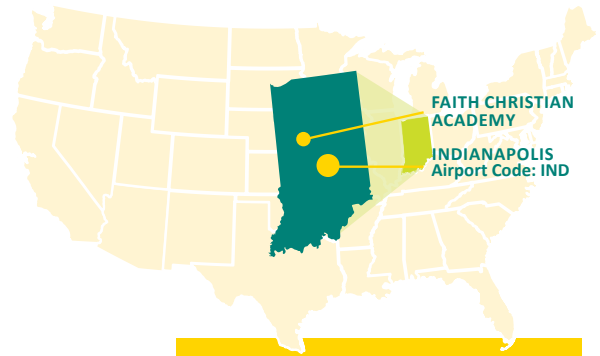

School: **Faith Christian Academy**

Location: **Lafayette, IN**

LOCATION:

- Population: 67,140
- Located 1 Hour Northwest of Indianapolis
- Weather:
Summer/Fall: Warm and Humid
Winter/Spring: Cold and Humid

COMMUNITY INFORMATION

Lafayette is a city in and the county seat of Tippecanoe County, Indiana, United States, located 63 miles northwest of Indianapolis and 105 miles southeast of Chicago.

University Acceptance Rate: 95%